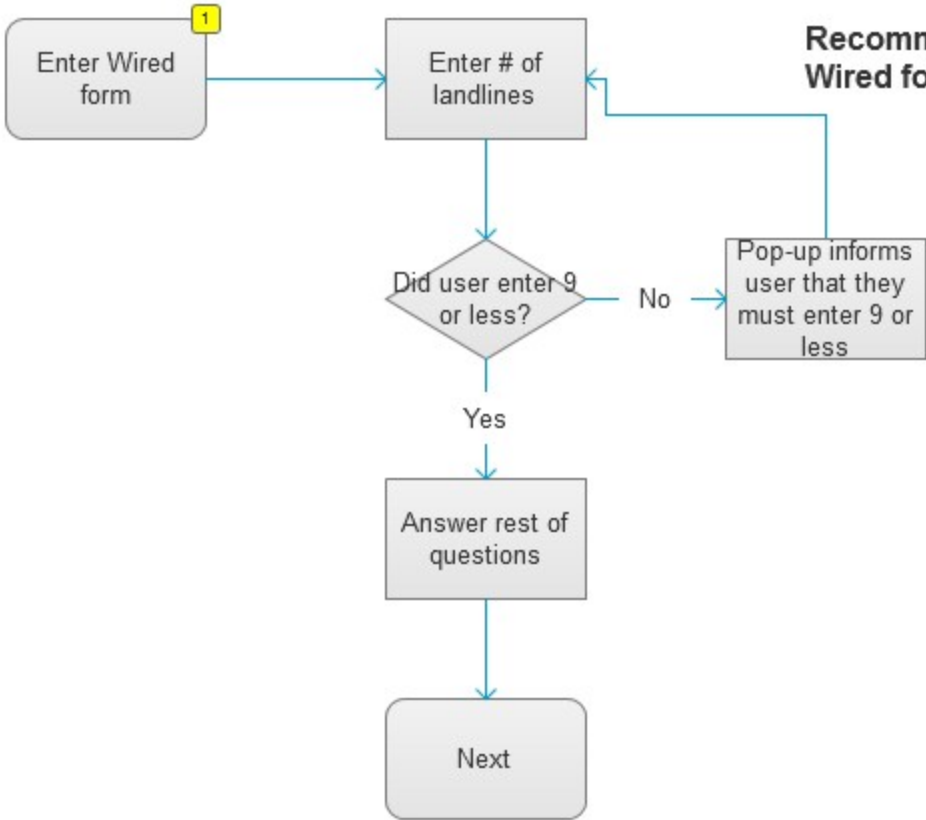

# Recommendation

Progress / guide bar

**Recommendation Tool:  
Wired form task flow**