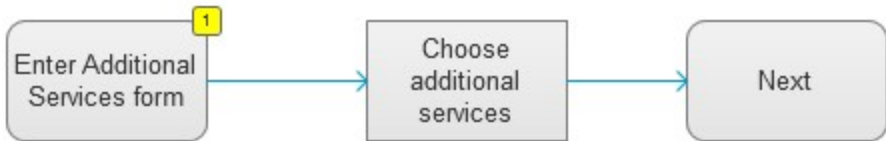

**Recommendation Tool:
Additional Services task flow**