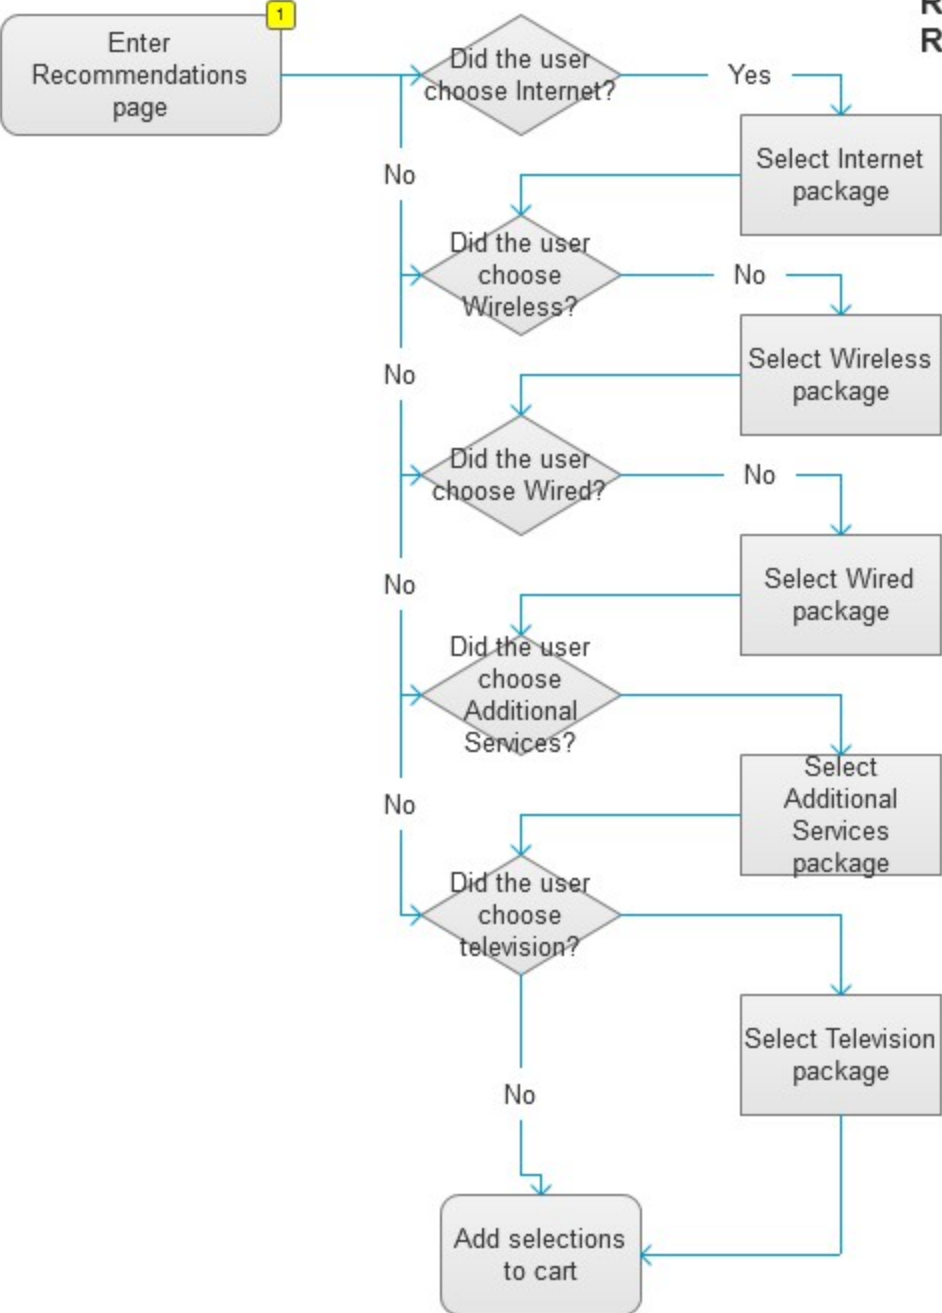

## **Recommendation Tool: Television form task flow**

## Recommendation

Progress / guide bar

**Tell us about the television services you want for your business.**

Choose the category under which your business falls under.

Industry 1 

See Recommendations

[View Quick Recommendation Now](#)

Display of the product types you chose and completion of the form for each product type

**Recommendation Tool:  
Recommendation selection task flow**